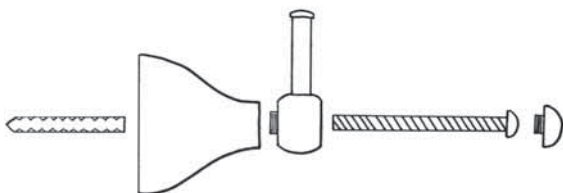

*From these premises rises **COLOR LINE** by Di Lorenzo, a set of handles for sanitary taps made in resin in various colours to satisfy any aesthetical or functional requirement. Now we wide the range with the bathroom fittings.*

art. S03 Saliscendi - *Sliding rail kits*

art. S03 Saliscendi - *Sliding rail kits*

art. AP03 Appendino
Clothes-hook

art. PR03 Portarotolo
Toilet roll-holder

art. PS03 Portasalvietta
Towel-holder

art. 188 Maniglia Mandarino
Handle Mandarino

art. 228 Leva Alba
Lever Alba

art. 360 Cappuccio Mark Ø 66
Rosace Mark Ø 66

art. 362 Cappuccio Milano Ø 84
Rosace Milano Ø 84

KIT UNIVERSALE VITONE PASSORAPIDO

KIT UNIVERSALE VITONE RUBINETTO

Tutte le nostre maniglie possono essere confezionate nel presente modo.